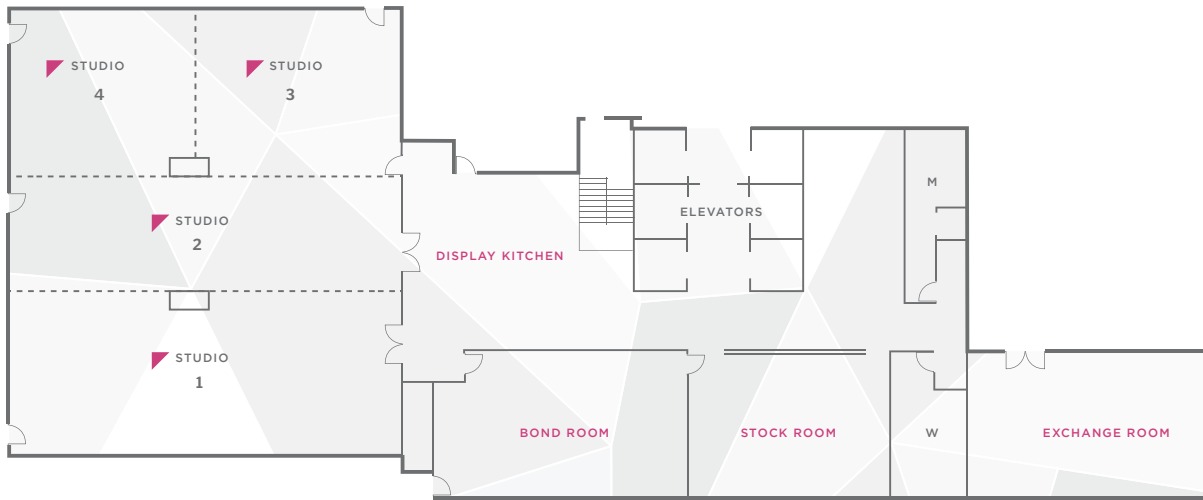

CONCOURSE LEVEL

STUDIO 1	18.9 x 9.4 x 3.1 / 62' x 31' x 10'	180	1,940	90	120	150	160	72	50	50
STUDIO 2	18.9 x 6.4 x 3.1 / 62' x 21' x 10'	121	1,303	60	80	100	100	54	40	40
STUDIO 3	9.7 x 7.3 x 3.1 / 32' x 24' x 10'	71	769	24	32	40	50	22	20	18
STUDIO 4	9.1 x 7.3 x 3.1 / 30' x 24' x 10'	69	746	24	32	40	60	24	22	20
STUDIO 1 & 2	18.9 x 15.8 x 3.1 / 62' x 52' x 10'	301	3,243	150	200	250	260	112	—	—
STUDIO 2, 3 & 4	18.9 x 13.7 x 3.1 / 62' x 45' x 10'	262	2,818	198	264	200	200	80	—	—
STUDIO 3 & 4	18.9 x 7.7 x 3.1 / 62' x 25' x 10'	141	1,515	48	64	150	110	50	40	34
GALLERY (STUDIO 1-4)	18.9 x 23.1 x 3.1 / 62' x 76' x 10'	442	4,758	186	250	350	300	140	—	—
BOND ROOM	10.9 x 7.0 x 3 / 36' x 23' x 10'	76	823	36	48	80	64	28	28	24
STOCK ROOM	9.4 x 5.4 x 2.6 / 31' x 18' x 9'	47	505	24	32	50	40	18	12	20
EXCHANGE ROOM	13.4 x 7.0 x 3.2 / 44' x 23' x 10'	94	1,010	36	48	80	64	28	30	24

	SQUARE METRES	SQUARE FEET	CRESCENT SQUARES	SQUARES	RECEPTION	THEATRE	CLASSROOM	CONFERENCE	U-SHAPE

SOCIAL SPACES

ANDAZ LOUNGE

Large windows open onto the urban park between Pearl and Water streets // A rich palette of natural materials, such as cerused oak, end grain bamboo and veined stone // Design details feature a metal staircase with white steel and stone connecting the lounge with the spa, bar, restaurant and event spaces

MEETINGS & EVENTS

10,500 square feet with 975 square meters of function space // Unique outdoor courtyard // Dynamic residential-style studio space // Conference phones // Complimentary wireless Internet // 80-inch LCD televisions // Highly personalized event planning services

CONCOURSE LEVEL

2ND FLOOR

NOTE: Gallery is a combination of Studios 1-4.